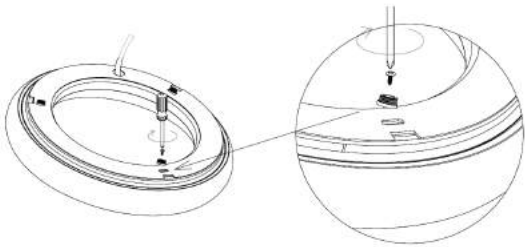

## SUSPENDED INSTALLATION

— L = BROWN  
 — N = BLUE  
 — ⊕ = YELLOW-GREEN

1

2

1. Attach transparent DC wire to suspending rope by clips;
2. Fix the suspending ropes on the bases.

Fix three pieces of bases on surface mounted bracket.