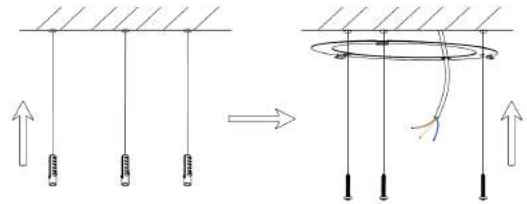

## INSTALLATION

Surface mount bracket  
 Type (A): Ring version, ceiling visible  
 Type (B): Disc version, completely closed, ceiling invisible  
 Surface mount bracket, choose either type A or Type B before purchasing.

accessory pack

1

Punch the plastic anchor into ceiling.

Fix bracket onto ceiling with screws.

2

Wiring the input AC cable to the lamp

— L = BROWN  
 — N = BLUE  
 — ⊕ = YELLOW-GREEN

3