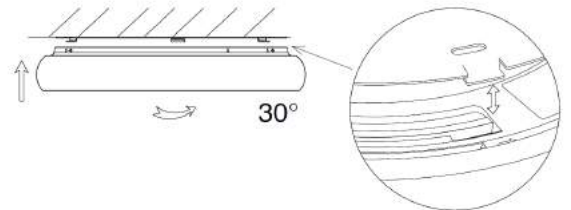

## INSTALLATION

Surface mount bracket  
 Type (A): Ring version, ceiling visible  
 Type (B): Disc version, completely closed, ceiling invisible  
 Surface mount bracket, choose either type A or Type B before purchasing.

accessory pack

1

Punch the plastic anchor into ceiling.

Fix bracket onto ceiling with screws.

2

Wiring the input AC cable to the lamp

— L = BROWN  
 — N = BLUE  
 — ⊕ = YELLOW-GREEN

3