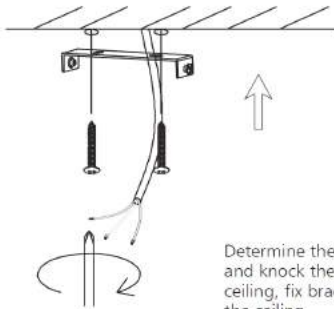

Determine the mounting location and knock the plastic anchor into ceiling, fix bracket with screws onto the ceiling.

4