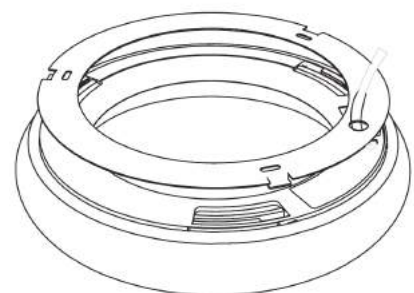

DECORATIVE LIGHT

INSTALLATION

Surface mount bracket
Type (A): Ring version, ceiling visible
Type (B): Disc version, completely closed, ceiling invisible
Surface mount bracket, choose either type A or Type B before purchasing.

1

Punch the plastic anchor into ceiling.

Fix bracket onto ceiling with screws.

2

Wiring the input AC cable to the lamp

— L = BROWN
— N = BLUE
— ⊕ = YELLOW-GREEN

3

Rotate lamp housing to bracket properly. And check for correct installation.

4

Finish

5

SUSPENDED INSTALLATION

— L = BROWN
— N = BLUE
— ⊕ = YELLOW-GREEN

1

2