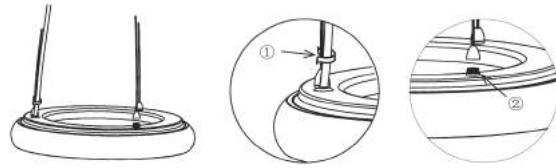

## SUSPENDED INSTALLATION

— L = BROWN  
 — N = BLUE  
 — ⊕ = YELLOW-GREEN

1

2

1. Attach transparent DC wire to suspending rope by clips;
2. Fix the suspending ropes on the bases.

Fix three pieces of bases on surface mounted bracket.