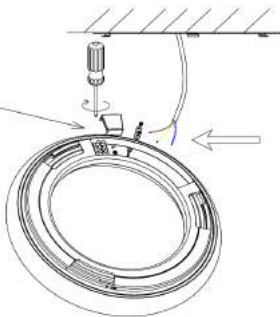

## INSTALLATION

Surface mount bracket  
 Type (A): Ring version, ceiling visible  
 Type (B): Disc version, completely closed, ceiling invisible  
 Surface mount bracket, choose either type A or Type B before purchasing.

accessory pack

1

Punch the plastic anchor into ceiling.

Fix bracket onto ceiling with screws.

2

Wiring the input AC cable to the lamp

— L = BROWN  
 — N = BLUE  
 — ⊕ = YELLOW-GREEN

3

Rotate lamp housing to bracket properly. And check for correct installation.

4

Finish

5