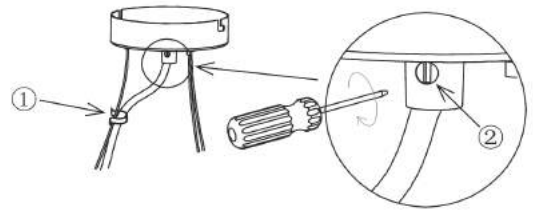

1. Insert the transparent cable through cable entry;
2. Tighten screw by screwdriver to fix the cable.

5

Feed the main cable in terminal block respectively.

- L = BROWN
- N = BLUE
- ⊕ = YELLOW-GREEN

6