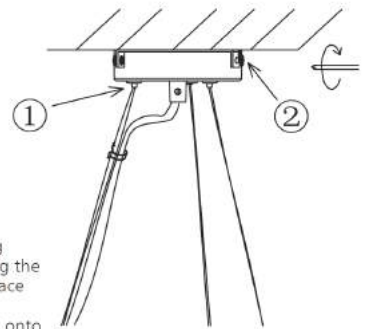

1. Adjust the suspending wire length by pressing the locking device on surface mount box,
2. Fix surface mount box onto bracket with screw.

7

Finish