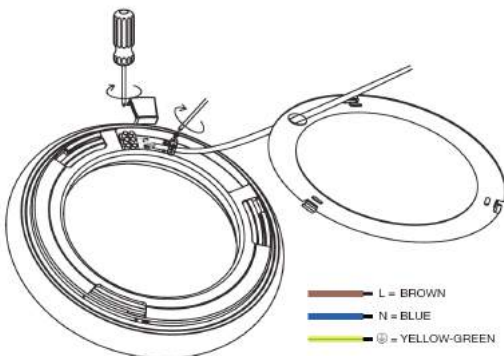

SUSPENDED INSTALLATION

— L = BROWN
— N = BLUE
— ⊕ = YELLOW-GREEN

1