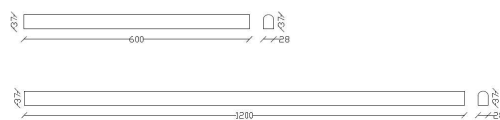

SLIM LINEAR Light

The new Slim Linear Light fixture with integrated LED differs from others because of its very small size without renouncing the incredible light of the latest SMD Philips.

L'innovativa plafoniera Slim Linear Light con LED integrati si differenzia per la sua dimensione molto piccola senza però rinunciare all'incredibile luce dell'ultima generazione di LED SMD Philips.

Die innovative Deckenlampe mit integrierter LED SLIM LINEAR LIGHT unterscheidet sich durch die reduzierten Dimensionen, ohne jedoch auf das unglaubliche Licht der neusten Generation von Philips SMD LED zu verzichten.

Color Grey

(L80B20)

SLIM LINEAR^{Light}

The new Slim Linear Light fixture with integrated LED differs from others because of its very small size without renouncing the incredible light of the latest SMD Philips.