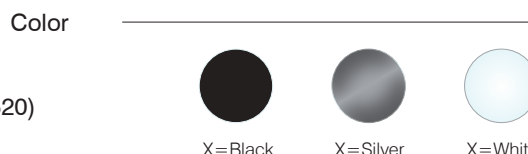

Code	Watt	Color Temp(K)	Size (øXBXCmm)	Support	Lumen (±5%)	N.W/pc (kgs)	Q'ty/CTN
RL3006060W-X	188W	3000	3000X60X60	Yes	>19645lm	???	1 PCS
RL3006060N-X	188W	4000	3000X60X60	Yes	>20680lm	???	1 PCS
RL4006060W-X	251W	3000	4000X60X60	Yes	>26230lm	???	1 PCS
RL4006060N-X	251W	4000	4000X60X60	Yes	>27610lm	???	1 PCS
RL5006060W-X	314W	3000	5000X60X60	Yes	>32815lm	???	1 PCS
RL5006060N-X	314W	4000	5000X60X60	Yes	>34540lm	???	1 PCS