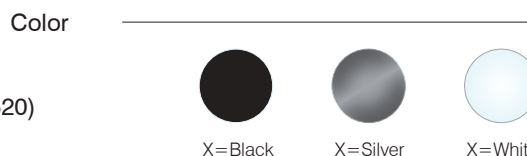

Code	Watt	Color Temp(K)	Size (øXBXCmm)	Support	Lumen (±5%)	N.W/pc (kgs)	Q'ty/CTN
RL1206060W-X	75W	3000	1200X60X60	Yes	> 7835lm	???	1 PCS
RL1206060N-X	75W	4000	1200X60X60	Yes	> 8250lm	???	1 PCS
RL1506060W-X	80W	3000	1500X60X60	Yes	> 8360lm	???	1 PCS
RL1506060N-X	80W	4000	1500X60X60	Yes	> 8800lm	???	1 PCS
RL2006060W-X	126W	3000	2000X60X60	Yes	> 13160lm	???	1 PCS
RL2006060N-X	126W	4000	2000X60X60	Yes	> 13860lm	???	1 PCS
RL2406060W-X	140W	3000	2400X60X60	Yes	> 14630lm	???	1 PCS
RL2406060N-X	140W	4000	2400X60X60	Yes	> 15400lm	???	1 PCS