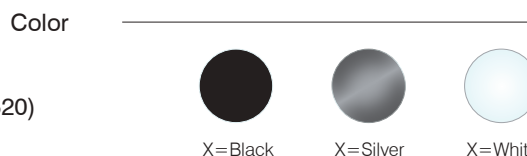

Code	Watt	Color Temp(K)	Size (øXBXCmm)	Support	Lumen (±5%)	N.W/pc (kgs)	Q'ty/CTN
RL1206080W-X	75W	3000	1200X60X80	Yes	> 7835lm	???	1 PCS
RL1206080N-X	75W	4000	1200X60X80	Yes	> 8250lm	???	1 PCS
RL1506080W-X	80W	3000	1500X60X80	Yes	> 8360lm	???	1 PCS
RL1506080N-X	80W	4000	1500X60X80	Yes	> 8800lm	???	1 PCS
RL2006080W-X	126W	3000	2000X60X80	Yes	> 13165lm	???	1 PCS
RL2006080N-X	126W	4000	2000X60X80	Yes	> 13860lm	???	1 PCS
RL2406080W-X	140W	3000	2400X60X80	Yes	> 14630lm	???	1 PCS
RL2406080N-X	140W	4000	2400X60X80	Yes	> 15400lm	???	1 PCS