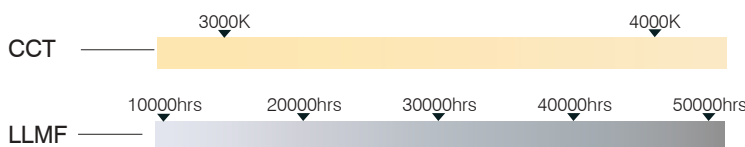

ø3000*80 ø4000*80 ø5000*80

Code	Watt	Color Temp(K)	Size (øXBXCmm)	Support	Lumen (±5%)	N.W/pc (kgs)	Q'ty/CTN
RL3006080W-X	188W	3000	3000X60X80	Yes	>19645lm	???	1 PCS
RL3006080N-X	188W	4000	3000X60X80	Yes	>20680lm	???	1 PCS
RL4006080W-X	251W	3000	4000X60X80	Yes	>26230lm	???	1 PCS
RL4006080N-X	251W	4000	4000X60X80	Yes	>27610lm	???	1 PCS
RL5006080W-X	314W	3000	5000X60X80	Yes	>32815lm	???	1 PCS
RL5006080N-X	314W	4000	5000X60X80	Yes	>34540lm	???	1 PCS