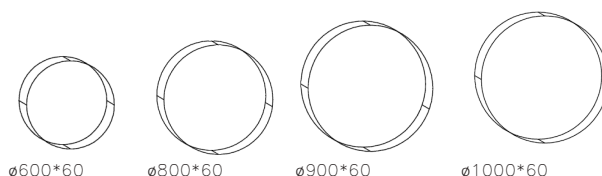

PENDANT Light Round

Once installed the environment changes completely. Two installation options are available: suspended or directly to the ceiling. The new design makes this product the perfect solution for showrooms, commercial areas, markets, museums, hotels, restaurants, etc.

Una volta installata l'ambiente cambia completamente. Si può scegliere se installarla sospesa oppure direttamente sul soffitto. Il nuovo design rende questo prodotto la soluzione ideale per showroom, aree commerciali, supermercati, musei, hotel, ristoranti, etc.

Einmal installiert, wechselt das Ambiente vollkommen. Man kann auswählen, ob die Lampe hängend oder direkt an der Decke installiert wird. Durch das neue Design ist dieses Produkt ideal für Showrooms, Kaufhäuser, Supermärkte, Museen, Hotels, Restaurants, etc.

Code	Watt	Color Temp(K)	Size (øXBXCmm)	Support	Lumen (±5%)	N.W/pc (kgs)	Q'ty/CTN
RL606060W-X	38W	3000	600X60X60	Yes	>3970lm	???	1 PCS
RL606060N-X	38W	4000	600X60X60	Yes	>4180lm	???	1 PCS
RL806060W-X	50W	3000	800X60X60	Yes	>5225lm	???	1 PCS
RL806060N-X	50W	4000	800X60X60	Yes	>5500lm	???	1 PCS
RL906060W-X	57W	3000	900X60X60	Yes	>5955lm	???	1 PCS
RL906060N-X	57W	4000	900X60X60	Yes	>6270lm	???	1 PCS
RL1006060W-X	63W	3000	1000X60X60	Yes	>6585lm	???	1 PCS
RL1006060N-X	63W	4000	1000X60X60	Yes	>6930lm	???	1 PCS

Color