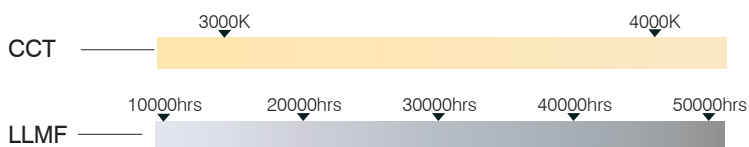

Code	Watt	Color Temp(K)	Size (øXBXCmm)	Support	Lumen (±5%)	N.W/pc (kgs)	Q'ty/CTN
RL606060W-X	38W	3000	600X60X60	Yes	>3970lm	???	1 PCS
RL606060N-X	38W	4000	600X60X60	Yes	>4180lm	???	1 PCS
RL806060W-X	50W	3000	800X60X60	Yes	>5225lm	???	1 PCS
RL806060N-X	50W	4000	800X60X60	Yes	>5500lm	???	1 PCS
RL906060W-X	57W	3000	900X60X60	Yes	>5955lm	???	1 PCS
RL906060N-X	57W	4000	900X60X60	Yes	>6270lm	???	1 PCS
RL1006060W-X	63W	3000	1000X60X60	Yes	>6585lm	???	1 PCS
RL1006060N-X	63W	4000	1000X60X60	Yes	>6930lm	???	1 PCS