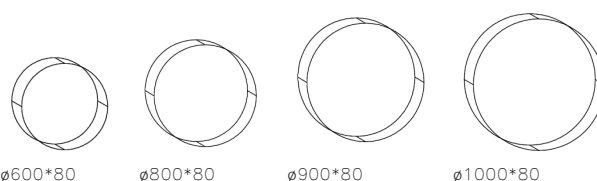

PENDANT Light Round

Once installed the environment changes completely. Two installation options are available: suspended or directly to the ceiling. The new design makes this product the perfect solution for showrooms, commercial areas, markets, museums, hotels, restaurants, etc.

Una volta installata l'ambiente cambia completamente. Si può scegliere se installarla sospesa oppure direttamente sul soffitto. Il nuovo design rende questo prodotto la soluzione ideale per showroom, aree commerciali, supermercati, musei, hotel, ristoranti, etc.

Einmal installiert, wechselt das Ambiente vollkommen. Man kann auswählen, ob die Lampe hängend oder direkt an der Decke installiert wird. Durch das neue Design ist dieses Produkt ideal für Showrooms, Kaufhäuser, Supermärkte, Museen, Hotels, Restaurants, etc.

Code	Watt	Color Temp(K)	Size (øXBXCmm)	Support	Lumen (±5%)	N.W/pc (kgs)	Q'ty/CTN
RL606080W-X	38W	3000	600X60X80	Yes	>3970lm	???	1 PCS
RL606080N-X	38W	4000	600X60X80	Yes	>4180lm	???	1 PCS
RL806080W-X	50W	3000	800X60X80	Yes	>5225lm	???	1 PCS
RL806080N-X	50W	4000	800X60X80	Yes	>5500lm	???	1 PCS
RL906080W-X	57W	3000	900X60X80	Yes	>5955lm	???	1 PCS
RL906080N-X	57W	4000	900X60X80	Yes	>6270lm	???	1 PCS
RL1006080W-X	63W	3000	1000X60X80	Yes	>6585lm	???	1 PCS
RL1006080N-X	63W	4000	1000X60X80	Yes	>6930lm	???	1 PCS