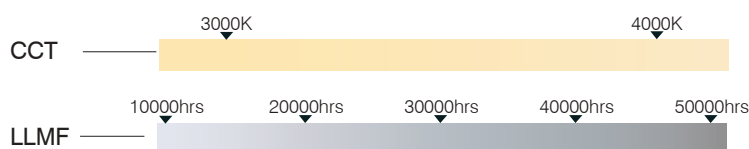

ø3000*60 ø4000*60 ø5000*60

Code	Watt	Color Temp(K)	Size (øXBXCmm)	Support	Lumen (±5%)	N.W/pc (kgs)	Q'ty/CTN
RL3006060W-X	188W	3000	3000X60X60	Yes	>19645lm	???	1 PCS
RL3006060N-X	188W	4000	3000X60X60	Yes	>20680lm	???	1 PCS
RL4006060W-X	251W	3000	4000X60X60	Yes	>26230lm	???	1 PCS
RL4006060N-X	251W	4000	4000X60X60	Yes	>27610lm	???	1 PCS
RL5006060W-X	314W	3000	5000X60X60	Yes	>32815lm	???	1 PCS
RL5006060N-X	314W	4000	5000X60X60	Yes	>34540lm	???	1 PCS