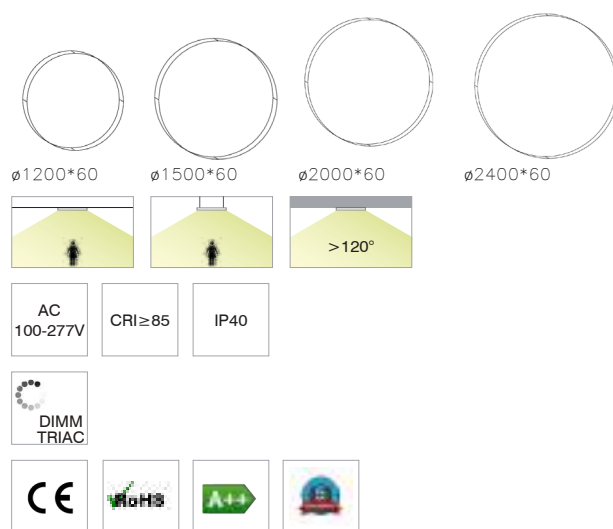

PENDANT Light Round

Once installed the environment changes completely. Two installation options are available: suspended or directly to the ceiling. The new design makes this product the perfect solution for showrooms, commercial areas, markets, museums, hotels, restaurants, etc.

Una volta installata l'ambiente cambia completamente. Si può scegliere se installarla sospesa oppure direttamente sul soffitto. Il nuovo design rende questo prodotto la soluzione ideale per showroom, aree commerciali, supermercati, musei, hotel, ristoranti, etc.

Einmal installiert, wechselt das Ambiente vollkommen. Man kann auswählen, ob die Lampe hängend oder direkt an der Decke installiert wird. Durch das neue Design ist dieses Produkt ideal für Showrooms, Kaufhäuser, Supermärkte, Museen, Hotels, Restaurants, etc.