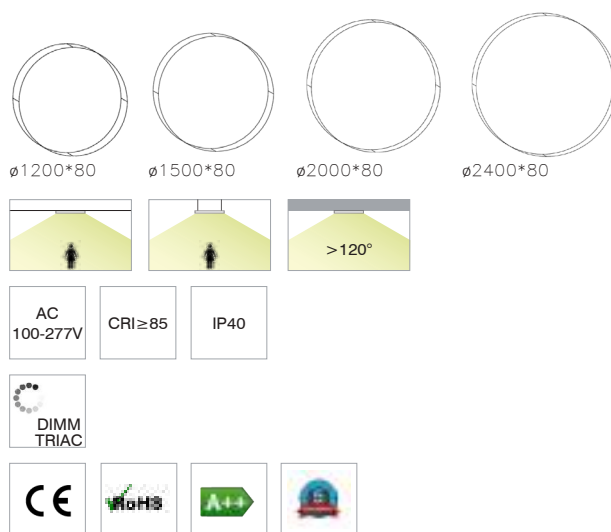

PENDANT Light Round

Once installed the environment changes completely. Two installation options are available: suspended or directly to the ceiling. The new design makes this product the perfect solution for showrooms, commercial areas, markets, museums, hotels, restaurants, etc.

Una volta installata l'ambiente cambia completamente. Si può scegliere se installarla sospesa oppure direttamente sul soffitto. Il nuovo design rende questo prodotto la soluzione ideale per showroom, aree commerciali, supermercati, musei, hotel, ristoranti, etc.

Einmal installiert, wechselt das Ambiente vollkommen. Man kann auswählen, ob die Lampe hängend oder direkt an der Decke installiert wird. Durch das neue Design ist dieses Produkt ideal für Showrooms, Kaufhäuser, Supermärkte, Museen, Hotels, Restaurants, etc.