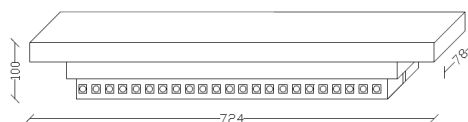

LINEAR Track Light

RL Linear Track are the most convenient cost-effective light-line solution for industrial, commercial and any other applications. Easy to install, the Linear Track reduces time, labor, packaging waste and complexity.

Le Linear Track RL sono la soluzione più conveniente in termini di costi/effetti per l'illuminazione industriale, gli spazi commerciali e in generale per ogni altro tipo di applicazione. Facile da installare, la Linear Track riduce il tempo, il lavoro, i rifiuti di imballaggio e la complessità.

Die RL-Track sind die beste Kostenwirkung Lösungen für Industriebeleuchtung, Gewerbefläche und im Allgemeinen für jede andere Anwendungen.

Ganz einfach zu installieren, das RL-Track reduziert die Zeit, die Arbeit, die Verpackungsabfälle und die Kompliziertheit.

Code	Watt	Color Temp(K)	Size (AxBxCmm)	Cut-out (±5mm)	Lumen (±5%)	N.W/pc (kgs)	Q'ty/CTN
1062120BW	2X60W	3000	724X78X100	None	10000lm	4	4PCS
1062120SW	2X60W	3000	724X78X100	None	10000lm	4	4PCS
1062120WW	2X60W	3000	724X78X100	None	10000lm	4	4PCS
1062120BN	2X60W	4000	724X78X100	None	10400lm	4	4PCS
1062120SN	2X60W	4000	724X78X100	None	10400lm	4	4PCS
1062120WN	2X60W	4000	724X78X100	None	10400lm	4	4PCS