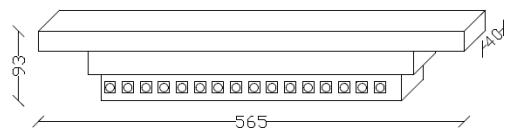

LINEAR Track Light

RL Linear Track are the most convenient cost-effective light-line solution for industrial, commercial and any other applications. Easy to install, the Linear Track reduces time, labor, packaging waste and complexity.

Le Linear Track RL sono la soluzione più conveniente in termini di costi/effetti per l'illuminazione industriale, gli spazi commerciali e in generale per ogni altro tipo di applicazione. Facile da installare, la Linear Track riduce il tempo, il lavoro, i rifiuti di imballaggio e la complessità.

Die RL-Track sind die beste Kostenwirkung Lösungen für Industriebeleuchtung, Gewerbefläche und im Allgemeinen für jede andere Anwendungen.

Ganz einfach zu installieren, das RL-Track reduziert die Zeit, die Arbeit, die Verpackungsabfälle und die Kompliziertheit.

Code	Watt	Color Temp(K)	Size (AxBxCmm)	Cut-out (±5mm)	Lumen (±5%)	N.W/pc (kgs)	Q'ty/CTN
106140BW	40W	3000	565X40X93	None	3300lm	2.1	8PCS
106140SW	40W	3000	565X40X93	None	3300lm	2.1	8PCS
106140WW	40W	3000	565X40X93	None	3300lm	2.1	8PCS
106140BN	40W	4000	565X40X93	None	3400lm	2.1	8PCS
106140SN	40W	4000	565X40X93	None	3400lm	2.1	8PCS
106140WN	40W	4000	565X40X93	None	3400lm	2.1	8PCS