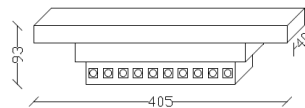

LINEAR Track Light

RL Linear Track are the most convenient cost-effective light-line solution for industrial, commercial and any other applications. Easy to install, the Linear Track reduces time, labor, packaging waste and complexity.

Le Linear Track RL sono la soluzione più conveniente in termini di costi/effetti per l'illuminazione industriale, gli spazi commerciali e in generale per ogni altro tipo di applicazione. Facile da installare, la Linear Track riduce il tempo, il lavoro, i rifiuti di imballaggio e la complessità.

Die RL-Track sind die beste Kostenwirkung Lösungen für Industriebeleuchtung, Gewerbefläche und im Allgemeinen für jede andere Anwendungen. Ganz einfach zu installieren, das RL-Track reduziert die Zeit, die Arbeit, die Verpackungsabfälle und die Kompliziertheit.

	48°		
IP20		SINGLE	
220-240V	PF>0.9	CRI>85	CRI>90

Code	Watt	Color Temp(K)	Size (AxBxCmm)	Cut-out (±5mm)	Lumen (±5%)	N.W/pc (kgs)	Q'ty/CTN
106030BW	30W	3000	405X40X93	None	2500lm	1.50	8PCS
106030SW	30W	3000	405X40X93	None	2500lm	1.50	8PCS
106030WW	30W	3000	405X40X93	None	2500lm	1.50	8PCS
106030BN	30W	4000	405X40X93	None	2600lm	1.50	8PCS
106030SN	30W	4000	405X40X93	None	2600lm	1.50	8PCS
106030WN	30W	4000	405X40X93	None	2600lm	1.50	8PCS