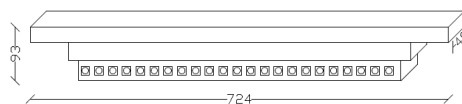

48°		
IP20	UGR<9	DOUBLE	
220-240V	PF>0.9	CRI>85	CRI>90
CE	RoHS	A++	

Code	Watt	Color Temp(K)	Size (AxBxCmm)	Cut-out (±5mm)	Lumen (±5%)	N.W/pc (kgs)	Q'ty/CTN
106260BW	2X30W	3000	724X40X93	None	5000lm	2.7	8PCS
106260SW	2X30W	3000	724X40X93	None	5000lm	2.7	8PCS
106260WW	2X30W	3000	724X40X93	None	5000lm	2.7	8PCS
106260BN	2X30W	4000	724X40X93	None	5200lm	2.7	8PCS
106260SN	2X30W	4000	724X40X93	None	5200lm	2.7	8PCS
106260WN	2X30W	4000	724X40X93	None	5200lm	2.7	8PCS

CCT ——— 3000K ——— 4000K

LLMF ——— 10000hrs ——— 20000hrs ——— 30000hrs ——— 40000hrs ——— 50000hrs (L80B20)

Color ———

- Silver
- Black
- White