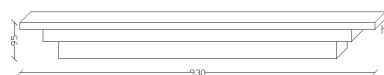

LINEAR Track Light HP

RL Linear Track are the most convenient cost-effective light-line solution for industrial, commercial and any other applications. Easy to install, the Linear Track reduces time, labor, packaging waste and complexity.

Le Linear Track RL sono la soluzione più conveniente in termini di costi/effetti per l'illuminazione industriale, gli spazi commerciali e in generale per ogni altro tipo di applicazione. Facile da installare, la Linear Track riduce il tempo, il lavoro, i rifiuti di imballaggio e la complessità.

Die RL-Track sind die beste Kostenwirkung Lösungen für Industriebeleuchtung, Gewerbefläche und im Allgemeinen für jede andere Anwendungen. Ganz einfach zu installieren, das RL-Track reduziert die Zeit, die Arbeit, die Verpackungsabfälle und die Kompliziertheit.

Code	Watt	Color Temp(K)	Size (AxBxCmm)	Cut-out (±5mm)	Lumen (±5%)	N.W/pc (kgs)	Q'ty/CTN
106150BWHP	50W	3000	930X40X95	None	>6500lm	2.1	4PCS
106150SWHP	50W	3000	930X40X95	None	>6500lm	2.1	4PCS
106150WWHP	50W	3000	930X40X95	None	>6500lm	2.1	4PCS
106150BNHP	50W	4000	930X40X95	None	>6700lm	2.1	4PCS
106150SNHP	50W	4000	930X40X95	None	>6700lm	2.1	4PCS
106150WNHP	50W	4000	930X40X95	None	>6700lm	2.1	4PCS

Color