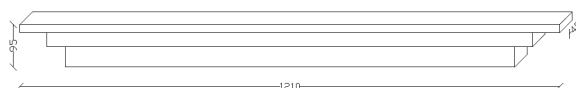

LINEAR Track Light HP

RL Linear Track are the most convenient cost-effective light-line solution for industrial, commercial and any other applications. Easy to install, the Linear Track reduces time, labor, packaging waste and complexity.

Le Linear Track RL sono la soluzione più conveniente in termini di costi/effetti per l'illuminazione industriale, gli spazi commerciali e in generale per ogni altro tipo di applicazione. Facile da installare, la Linear Track riduce il tempo, il lavoro, i rifiuti di imballaggio e la complessità.

Die RL-Track sind die beste Kostenwirkung Lösungen für Industriebeleuchtung, Gewerbefläche und im Allgemeinen für jede andere Anwendungen. Ganz einfach zu installieren, das RL-Track reduziert die Zeit, die Arbeit, die Verpackungsabfälle und die Kompliziertheit.

Code	Watt	Color Temp(K)	Size (AxBxCmm)	Cut-out (±5mm)	Lumen (±5%)	N.W/pc (kgs)	Q'ty/CTN
106270BWHP	70W	3000	1210X40X93	None	>9100lm	2.7	4PCS
106270SWHP	70W	3000	1210X40X93	None	>9100lm	2.7	4PCS
106270WWHP	70W	3000	1210X40X93	None	>9100lm	2.7	4PCS
106270BNHP	70W	4000	1210X40X93	None	>9500lm	2.7	4PCS
106270SNHP	70W	4000	1210X40X93	None	>9500lm	2.7	4PCS
106270WNHP	70W	4000	1210X40X93	None	>9500lm	2.7	4PCS