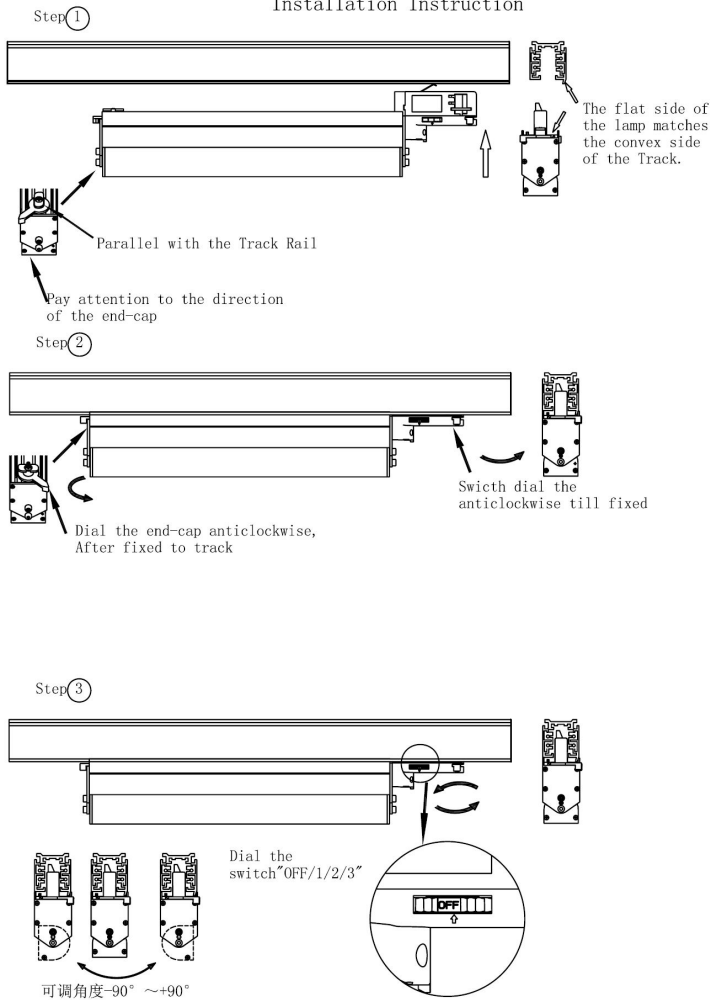

INSTALLATION 2

Installation Instruction