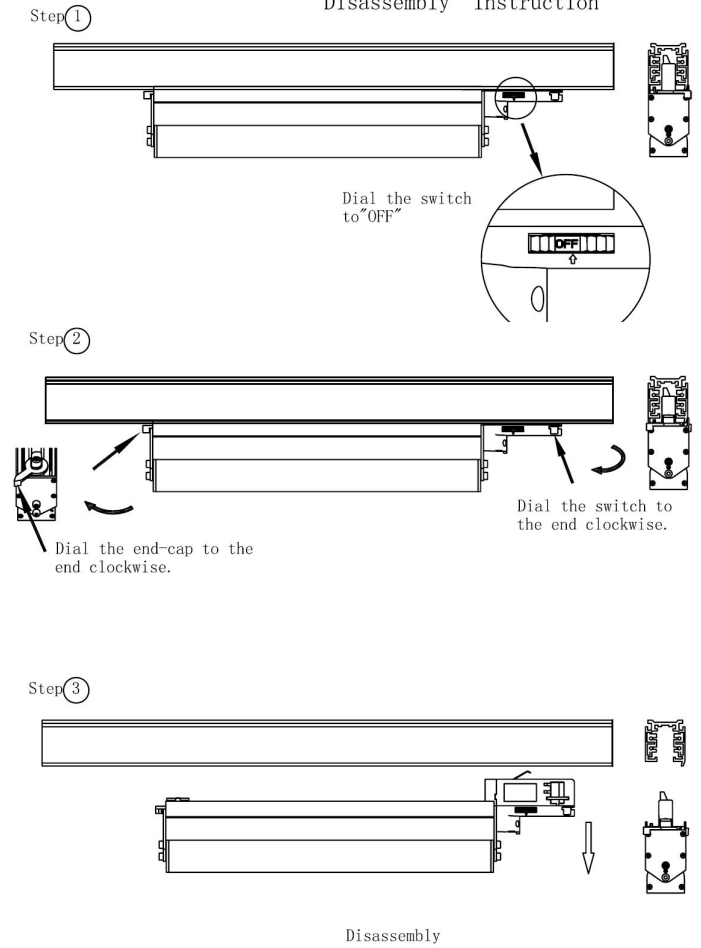

DISASSEMBLY 1

Disassembly Instruction