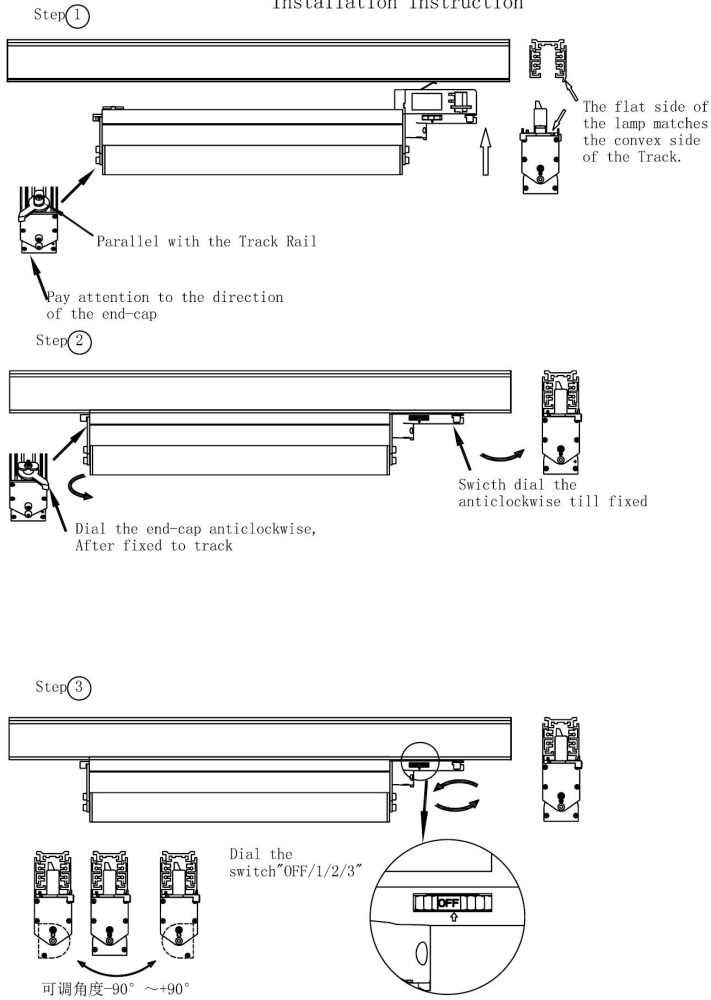

INSTALLATION 1

Installation Instruction