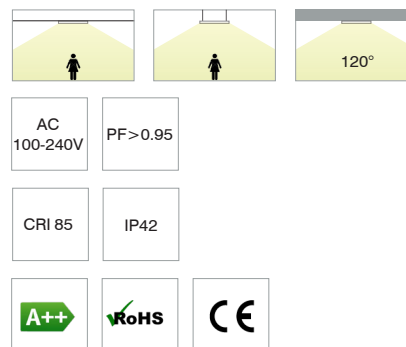

# BRACKET Tube

Bracket Tube is a single LED lighting body that has been designed for illuminating commercial and industrial areas.

The particular design and the easy installation make it absolutely the best choice.

Bracket Tube è un corpo illuminante completo a LED che è stato progettato per l'illuminazione di aree commerciali e industriali. Il particolare design e la facilità di installazione rendono questo prodotto la scelta migliore.

| Code       | Watt | Color Temp(K) | Size (AxBxCmm) | Lumen (±5%) | N.W/pc (kgs) | Q'ty/CTN |
|------------|------|---------------|----------------|-------------|--------------|----------|
| 100180BTWR | 40W  | 3000          | 1200X100X60    | 4400lm      | 1.50         | 6PCS     |
| 100181BTWR | 40W  | 4000          | 1200X100X60    | 4600lm      | 1.50         | 6PCS     |
| 100182BTWR | 40W  | 6000          | 1200X100X60    | 4800lm      | 1.50         | 6PCS     |
| 100183BTWR | 60W  | 3000          | 1200X100X60    | 6600lm      | 1.50         | 6PCS     |
| 100184BTWR | 60W  | 4000          | 1200X100X60    | 6900lm      | 1.50         | 6PCS     |
| 100185BTWR | 60W  | 6000          | 1200X100X60    | 7200lm      | 1.50         | 6PCS     |
| 100186BTWR | 60W  | 3000          | 1500X100X60    | 6600lm      | 1.85         | 4PCS     |
| 100187BTWR | 60W  | 4000          | 1500X100X60    | 6900lm      | 1.85         | 4PCS     |
| 100188BTWR | 60W  | 6000          | 1500X100X60    | 7200lm      | 1.85         | 4PCS     |