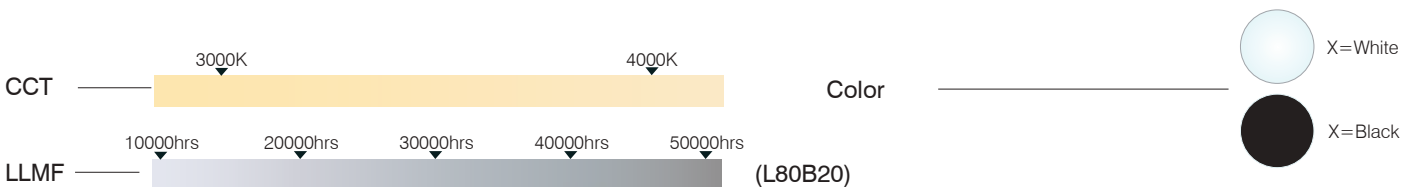

Code	Watt	Color Temp(K)	Size (øXHmm)	Support	Lumen (±5%)	N.W/pc (kgs)	Q'ty/CTN
PDL10AWW-XY	10W	3000	80X130	Yes	>980lm	0.75	24 PCS
PDL10ANW-XY	10W	4000	80X130	Yes	>1030lm	0.75	24 PCS
PDL18AWW-XY	18W	3000	80X160	Yes	>1700lm	0.81	24 PCS
PDL18ANW-XY	18W	4000	80X160	Yes	>1800lm	0.81	24 PCS
PDL25AWW-XY	25W	3000	112.5X160	Yes	>2625lm	0.95	24 PCS
PDL25ANW-XY	25W	4000	112.5X160	Yes	>2765lm	0.95	24 PCS