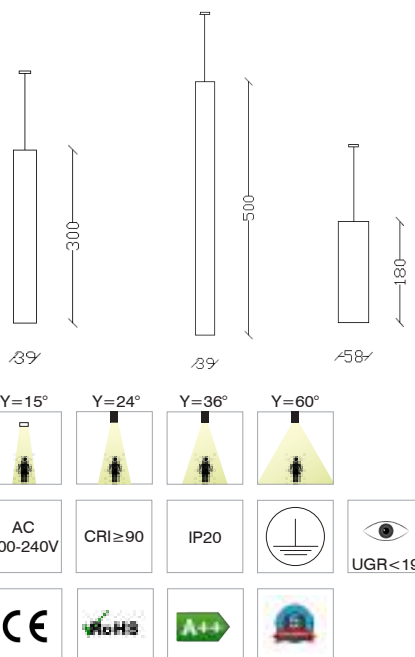

Code	Watt	Color Temp(K)	Size (ØXHmm)	Support	Lumen (±5%)	N.W/pc (kgs)	Q'ty/CTN
PDL5SWW-XY	5W	3000	39X300	Yes	>500lm	0.51	18 PCS
PDL5SNW-XY	5W	4000	39X300	Yes	>500lm	0.51	18 PCS
PDL5MWW-XY	5W	3000	39X500	Yes	>500lm	0.65	18 PCS
PDL5MNW-XY	5W	4000	39X500	Yes	>500lm	0.65	18 PCS
PDL10WW-XY	10W	3000	58X180	Yes	>1000lm	0.54	12 PCS
PDL10NW-XY	10W	4000	58X180	Yes	>1000lm	0.54	12 PCS