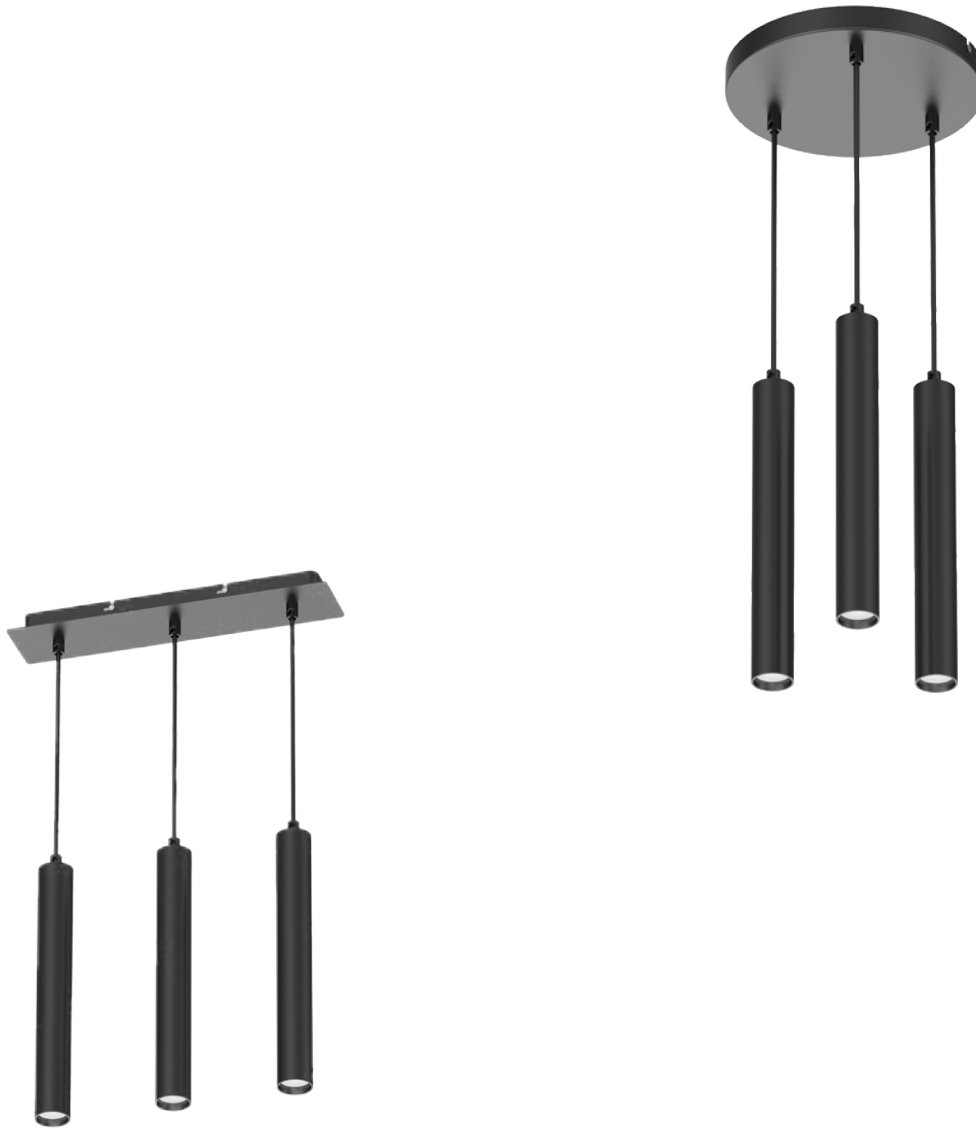

# PENDANT Downlight

Architetturale

# PENDANT Downlight

This new line of products uses the latest high performance LED C.O.B. from PHILIPS. The new design and the wide range of colors available make this product the ideal solution for showrooms, shopping areas, supermarkets, restaurants, etc.