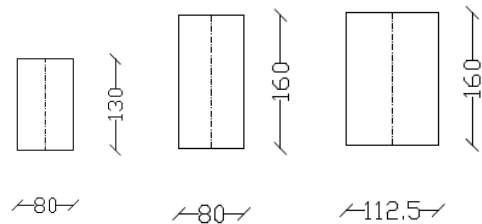

PENDANT Downlight

This new line of products uses the latest high performance LED C.O.B. from PHILIPS. The new design and the wide range of colors available make this product the ideal solution for showrooms, shopping areas, supermarkets, restaurants, etc.

Questa nuova linea di prodotti utilizza i più recenti LED C.O.B. ad alta prestazione della PHILIPS. Il nuovo design e la gamma di colori disponibili rendono questo prodotto la soluzione ideale per showroom, aree commerciali, supermercati, ristoranti, etc.

RL hat für diese neue Produktlinie entschieden, die neusten LED C.O.B. der PHILIPS mit höchster Leistungsfähigkeit zu verwenden. Durch das neue Design und die Farbpalette ist dieses Produkt die ideale Lösung für Schauräume, Kaufhäuser, Supermärkte, Restaurants usw.

Code	Watt	Color Temp(K)	Size (ØXHmm)	Support	Lumen (±5%)	N.W/pc (kgs)	Q'ty/CTN
PDL10BWW-XY	10W	3000	80X130	Yes	>855lm	0.50	24 PCS
PDL10BNW-XY	10W	4000	80X130	Yes	>900lm	0.50	24 PCS
PDL18BWW-XY	18W	3000	80X160	Yes	>1575lm	0.56	24 PCS
PDL18BNW-XY	18W	4000	80X160	Yes	>1660lm	0.56	24 PCS
PDL25BWW-XY	25W	3000	112.5X160	Yes	>2625lm	0.75	24 PCS
PDL25BNW-XY	25W	4000	112.5X160	Yes	>2765lm	0.75	24 PCS