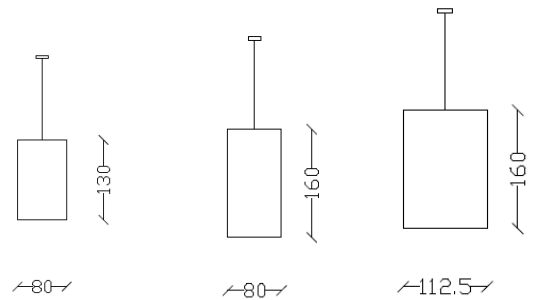

PENDANT Downlight

This new line of products uses the latest high performance LED C.O.B. from PHILIPS. The new design and the wide range of colors available make this product the ideal solution for showrooms, shopping areas, supermarkets, restaurants, etc.

Questa nuova linea di prodotti utilizza i più recenti LED C.O.B. ad alta prestazione della PHILIPS. Il nuovo design e la gamma di colori disponibili rendono questo prodotto la soluzione ideale per showroom, aree commerciali, supermercati, ristoranti, etc.

RL hat für diese neue Produktlinie entschieden, die neusten LED C.O.B. der PHILIPS mit höchster Leistungsfähigkeit zu verwenden. Durch das neue Design und die Farbpalette ist dieses Produkt die ideale Lösung für Schauräume, Kaufhäuser, Supermärkte, Restaurants usw.

Code	Watt	Color Temp(K)	Size (øXHmm)	Support	Lumen (±5%)	N.W/pc (kgs)	Q'ty/CTN
PDL10AWW-XY	10W	3000	80X130	Yes	>980lm	0.75	24 PCS
PDL10ANW-XY	10W	4000	80X130	Yes	>1030lm	0.75	24 PCS
PDL18AWW-XY	18W	3000	80X160	Yes	>1700lm	0.81	24 PCS
PDL18ANW-XY	18W	4000	80X160	Yes	>1800lm	0.81	24 PCS
PDL25AWW-XY	25W	3000	112.5X160	Yes	>2625lm	0.95	24 PCS
PDL25ANW-XY	25W	4000	112.5X160	Yes	>2765lm	0.95	24 PCS